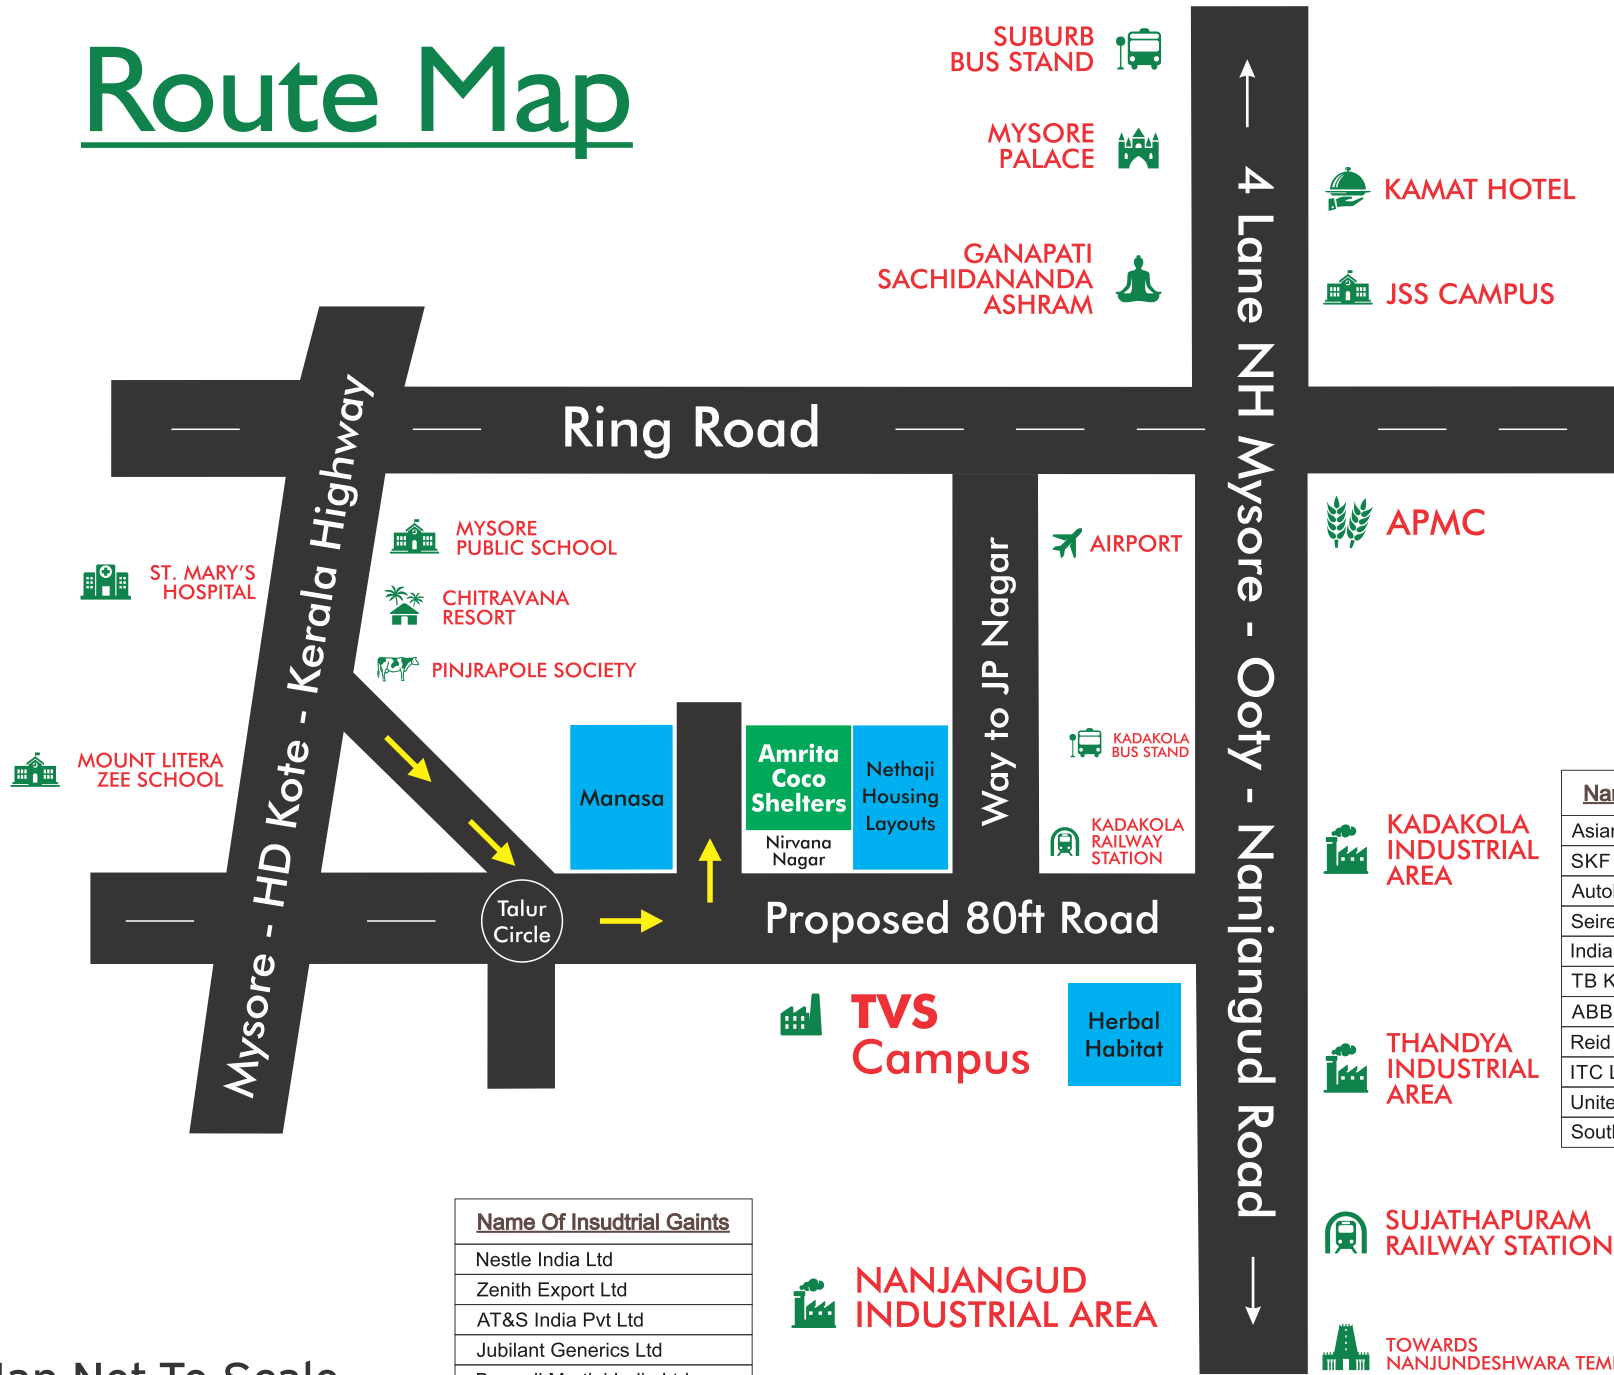

# Route Map

Name Of Insudtrial Gaints
Asian Paints
SKF Bearing India Ltd
Autoliv Electronics India Ltd
Seiren India Pvt Ltd
Indian Oil Corporation Ltd
TB Kawasashima Company Ltd
ABB Indian Ltd
Reid & Taylor
ITC Ltd
United Breweries Ltd
South Indian Paper Mill Pvt Ltd

Name Of Insudtrial Gaints
Nestle India Ltd
Zenith Export Ltd
AT&S India Pvt Ltd
Jubilant Generics Ltd
Bacardi Martini India Ltd

Map Not To Scale