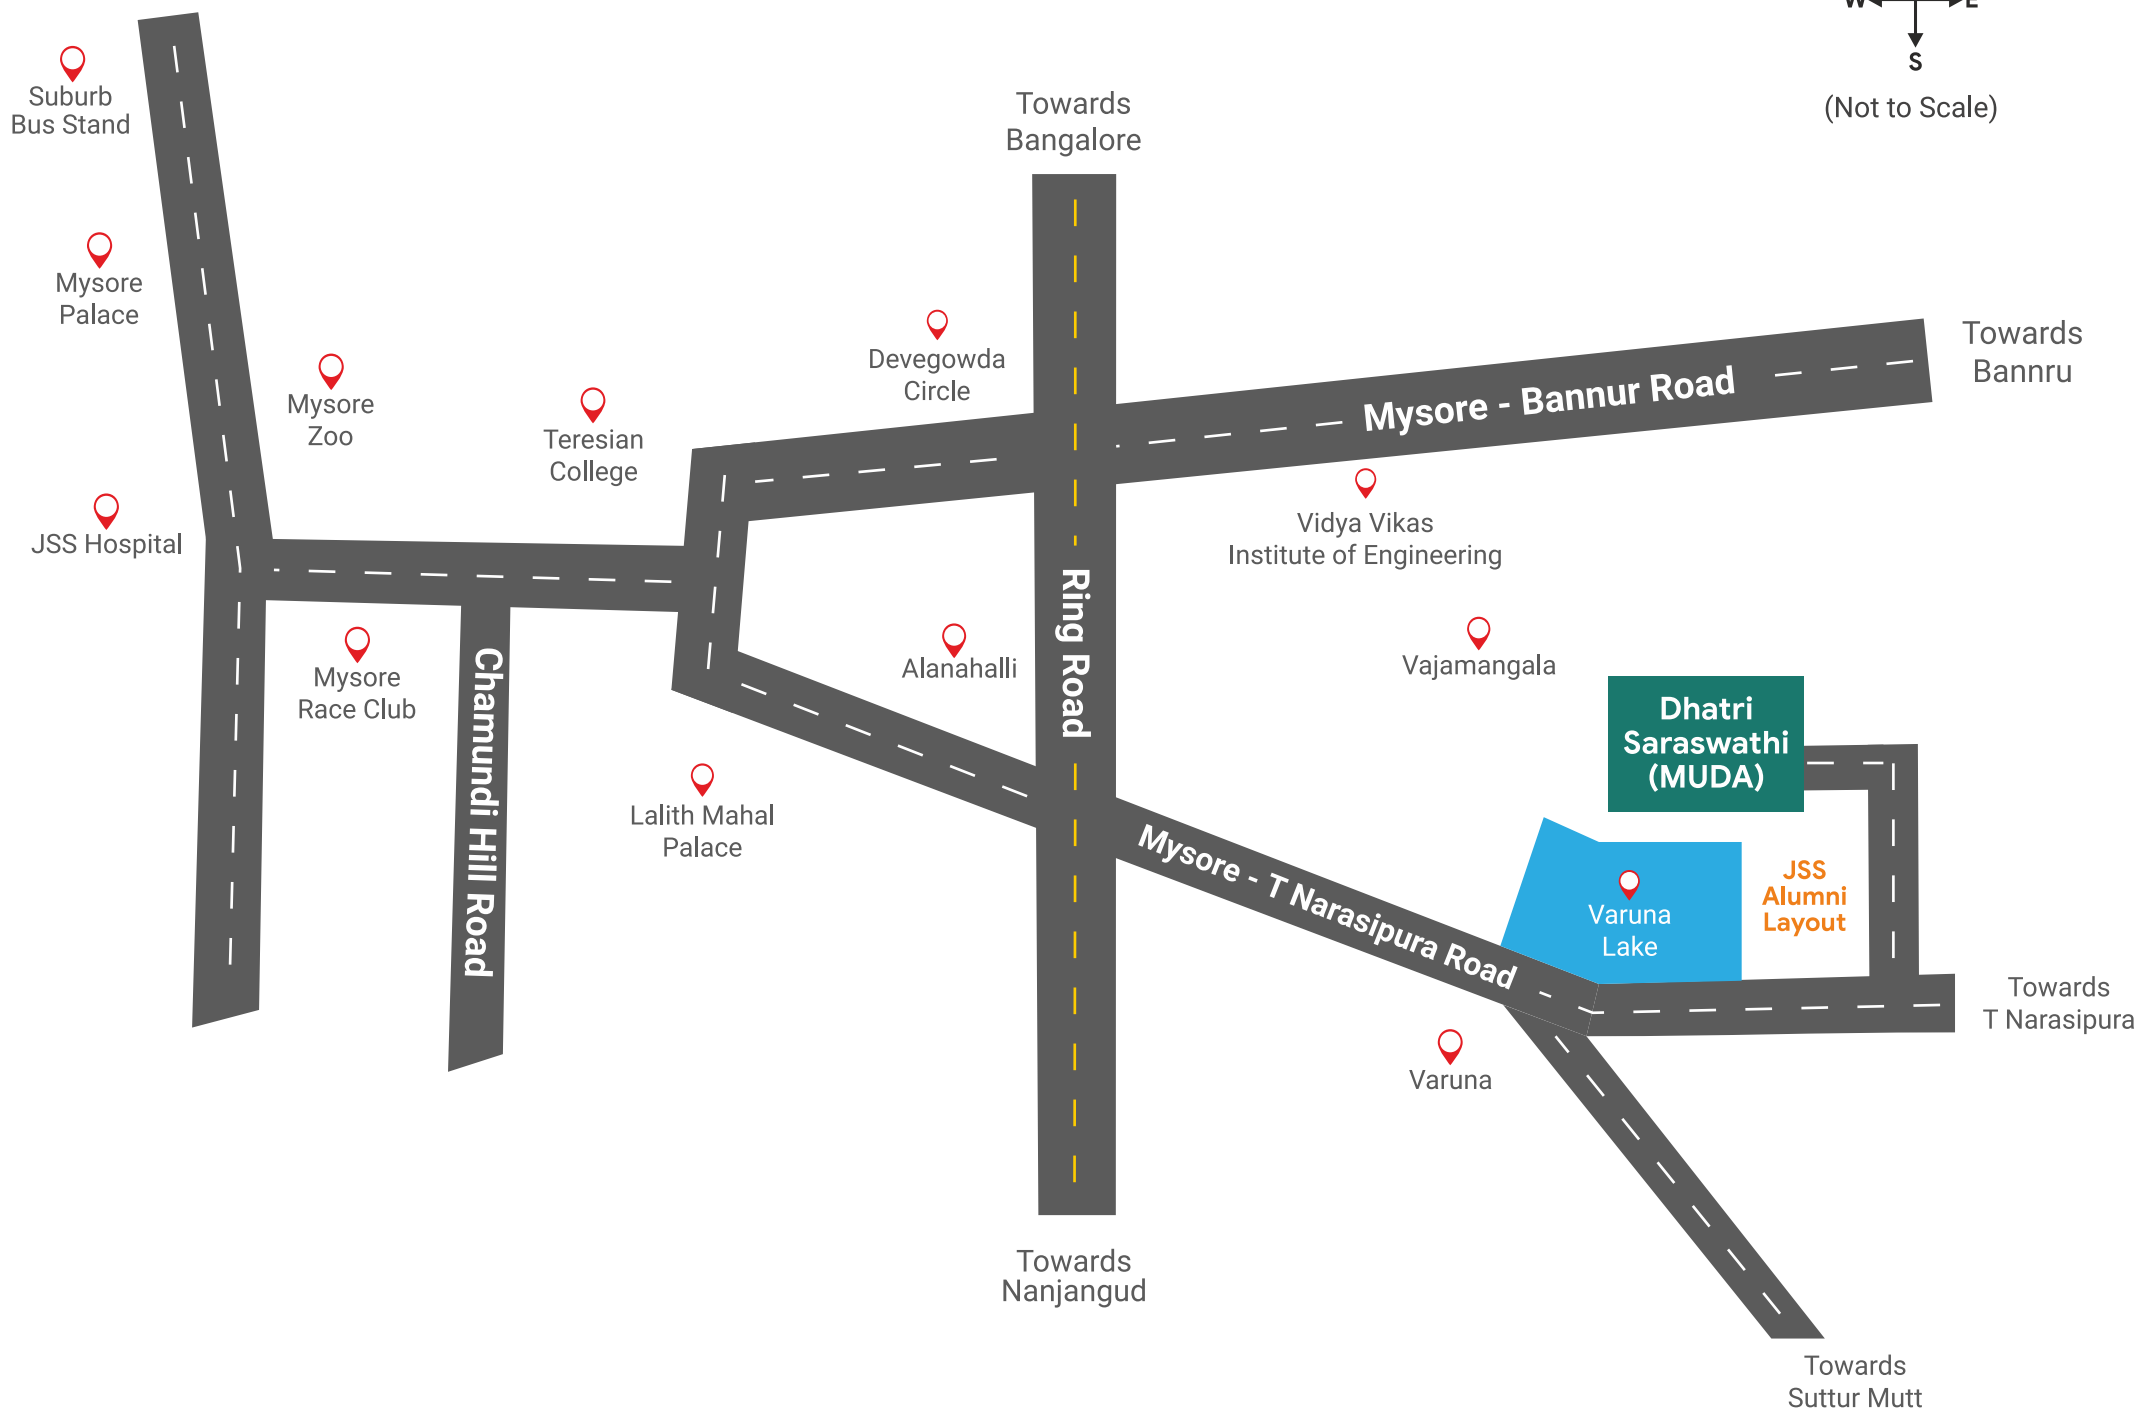

(Not to Scale)

Suburb Bus Stand

Mysore Palace

Mysore Zoo

JSS Hospital

Mysore Race Club

Chamundi Hill Road

Teresian College

Devegowda Circle

Alanahalli

Lalith Mahal Palace

Towards Bangalore

Towards Nanjangud

Ring Road

Vidya Vikas Institute of Engineering

Vajamangala

Dhatri Saraswathi (MUDA)

Varuna Lake

JSS Alumni Layout

Varuna

Towards Bannru

Towards T Narasipura

Towards Suttur Mutt